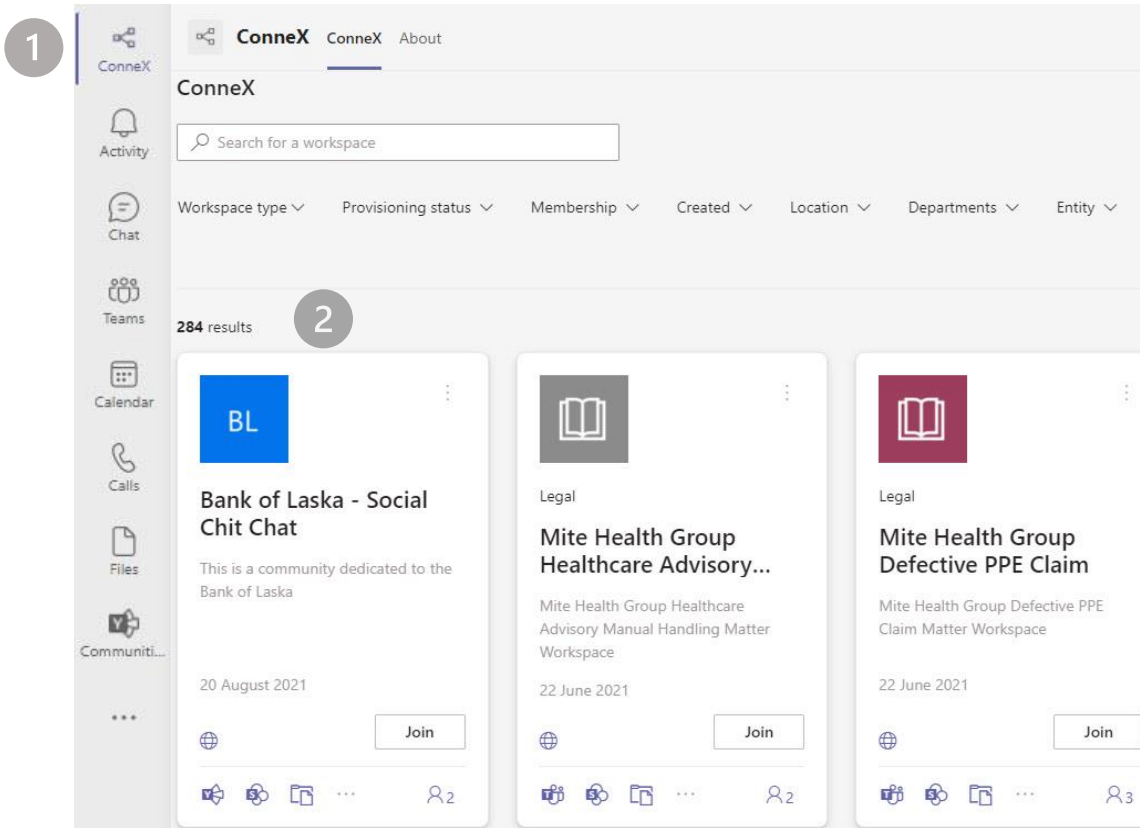

Locating Atlas ConneX

Locating ConneX - Workspace within Teams

1

- How to find a Workspace?
- Within Teams there is an icon ConneX
 - This will allow you to open all Workspaces directly

2

- Once you have clicked on the ConneX icon the dashboard view will show
- You will find a list of ConneX cards for you to use

Locating Atlas ConneX

2

3

ConneX

Workspace type ▾ Provisioning status ▾ Membership ▾ Created ▾ Location ▾ Departments ▾ Entity ▾

284 results

Locating ConneX - Workspace using your Launchpad

1

How to find a Workspace?

- Within Atlas if you have configured your launchpad you will be able to open ConneX

2

- Hover over Launchpad
- Select Atlas ConneX
- This will allow you to locate Workspaces

3

- Once you select ConneX the Dashboard view will show for you to search